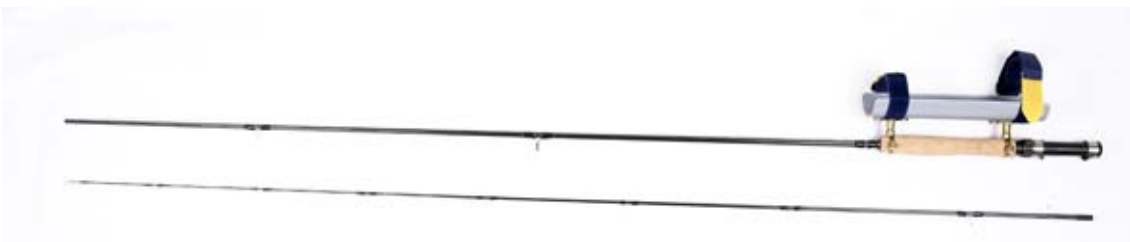

Fishing

The attachment can be fitted to any fishing rod, to enable disabled persons with a grip disability to still be able to their sport and be able to hold the rod comfortably. The fly rod also doubles as an excellent training aid, but along with the float rod would also allow able bodied persons to unhook and release the fish, re-bait and cast out without having to put the rod down.

The attachment is attached to the arm by way of Velcro straps (which can be handed) or rings to which you slide your arm into, or can be a combination of either. Carp and Beachcaster rods have rings on the attachment to allow the arm to slide in, strike and control the fish as normal. The attachment can also be fitted to landing net handles. Sport/spinning rod and boat rod fit on top of the forearm.

Float rod

Carp Rod with Removable Cover

Carp rod fitted with neoprene cover to keep hand dry and warm. Can also be fitted to Beachcaster rod.

Fly Rod

Can also be used as a training aid.

Boat Rod

Spinning Rod

Beachcaster Rod

Float rod and Carp rod under test.

A beautiful 2lb 2oz Crucian Carp.

A beautiful 10lb 14½ oz Common Carp.